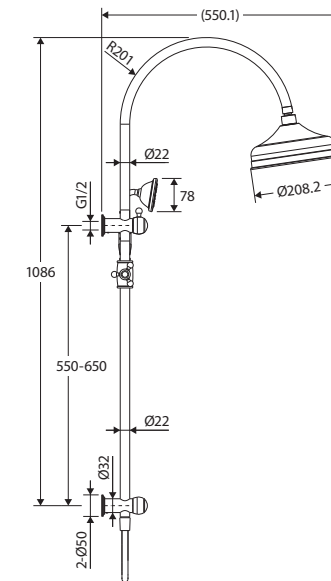

Available in

PVD
Brushed Nickel
455114BN

Cleaning & Care

- Regularly clean with mild soapy water using a microfibre cloth.
- In highly polluted or coastal locations, we recommend cleaning 2-3 times per week.
- Do not use harsh detergents, bleach, cream cleaners or citrus based cleaners. These substances are abrasive and will damage the surface.
- Do not use undue pressure and wipe in one direction only.

While we aim to ensure specifications are correct at the time of publication, Fienza reserves the right to make modifications without prior notice. Physical colour may vary from image shown. All measurements are shown in millimetres. Always use physical product measurements for mark-ups and roughing-in as the technical drawing may differ from actual product received.